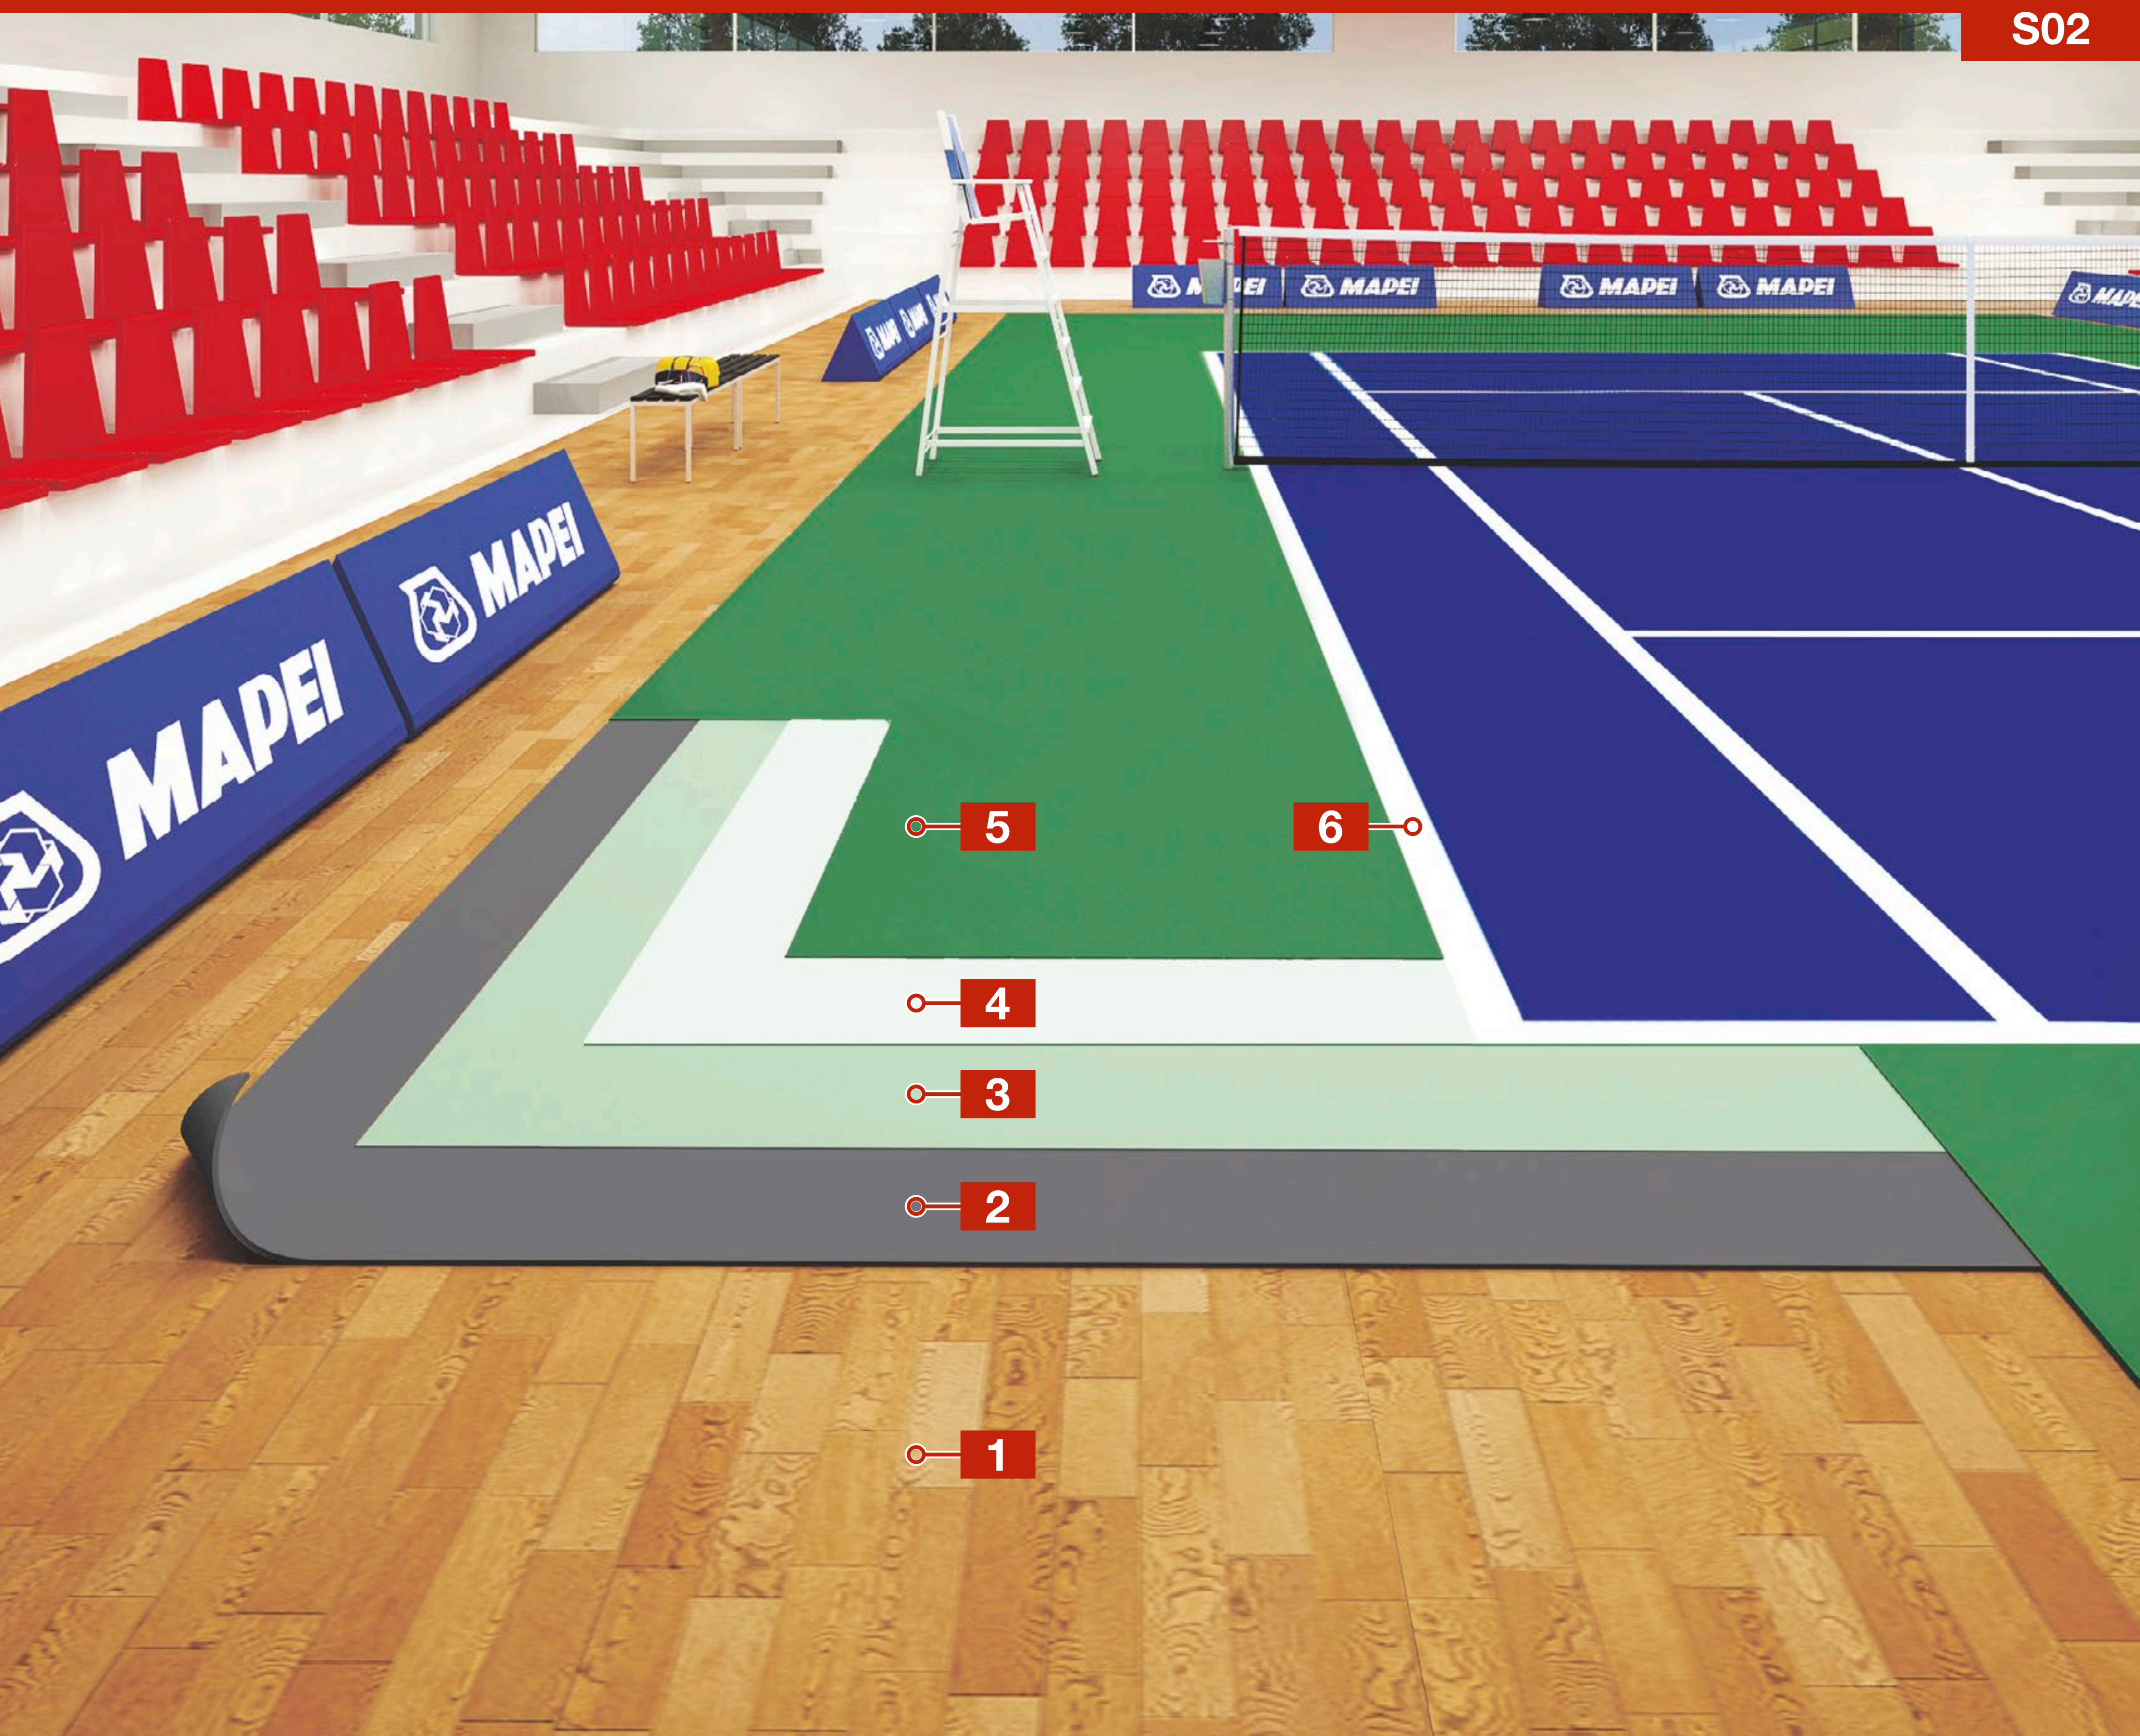

SYSTEM FOR REMOVABLE ACRYLIC RESIN INDOOR TENNIS COURTS

this system makes it possible
to obtain **GREEN STAR™** credits

S02

existing flooring

1

pvc mat reinforced with
glass fibres

2

acrylic resin
Mapecoat TNS Color

3

acrylic resin
**Mapecoat TNS White
Base Coat**

4

acrylic resin
**Mapecoat TNS
Finish 1,3 & 4**

5

acrylic resin
Mapecoat TNS Line

6